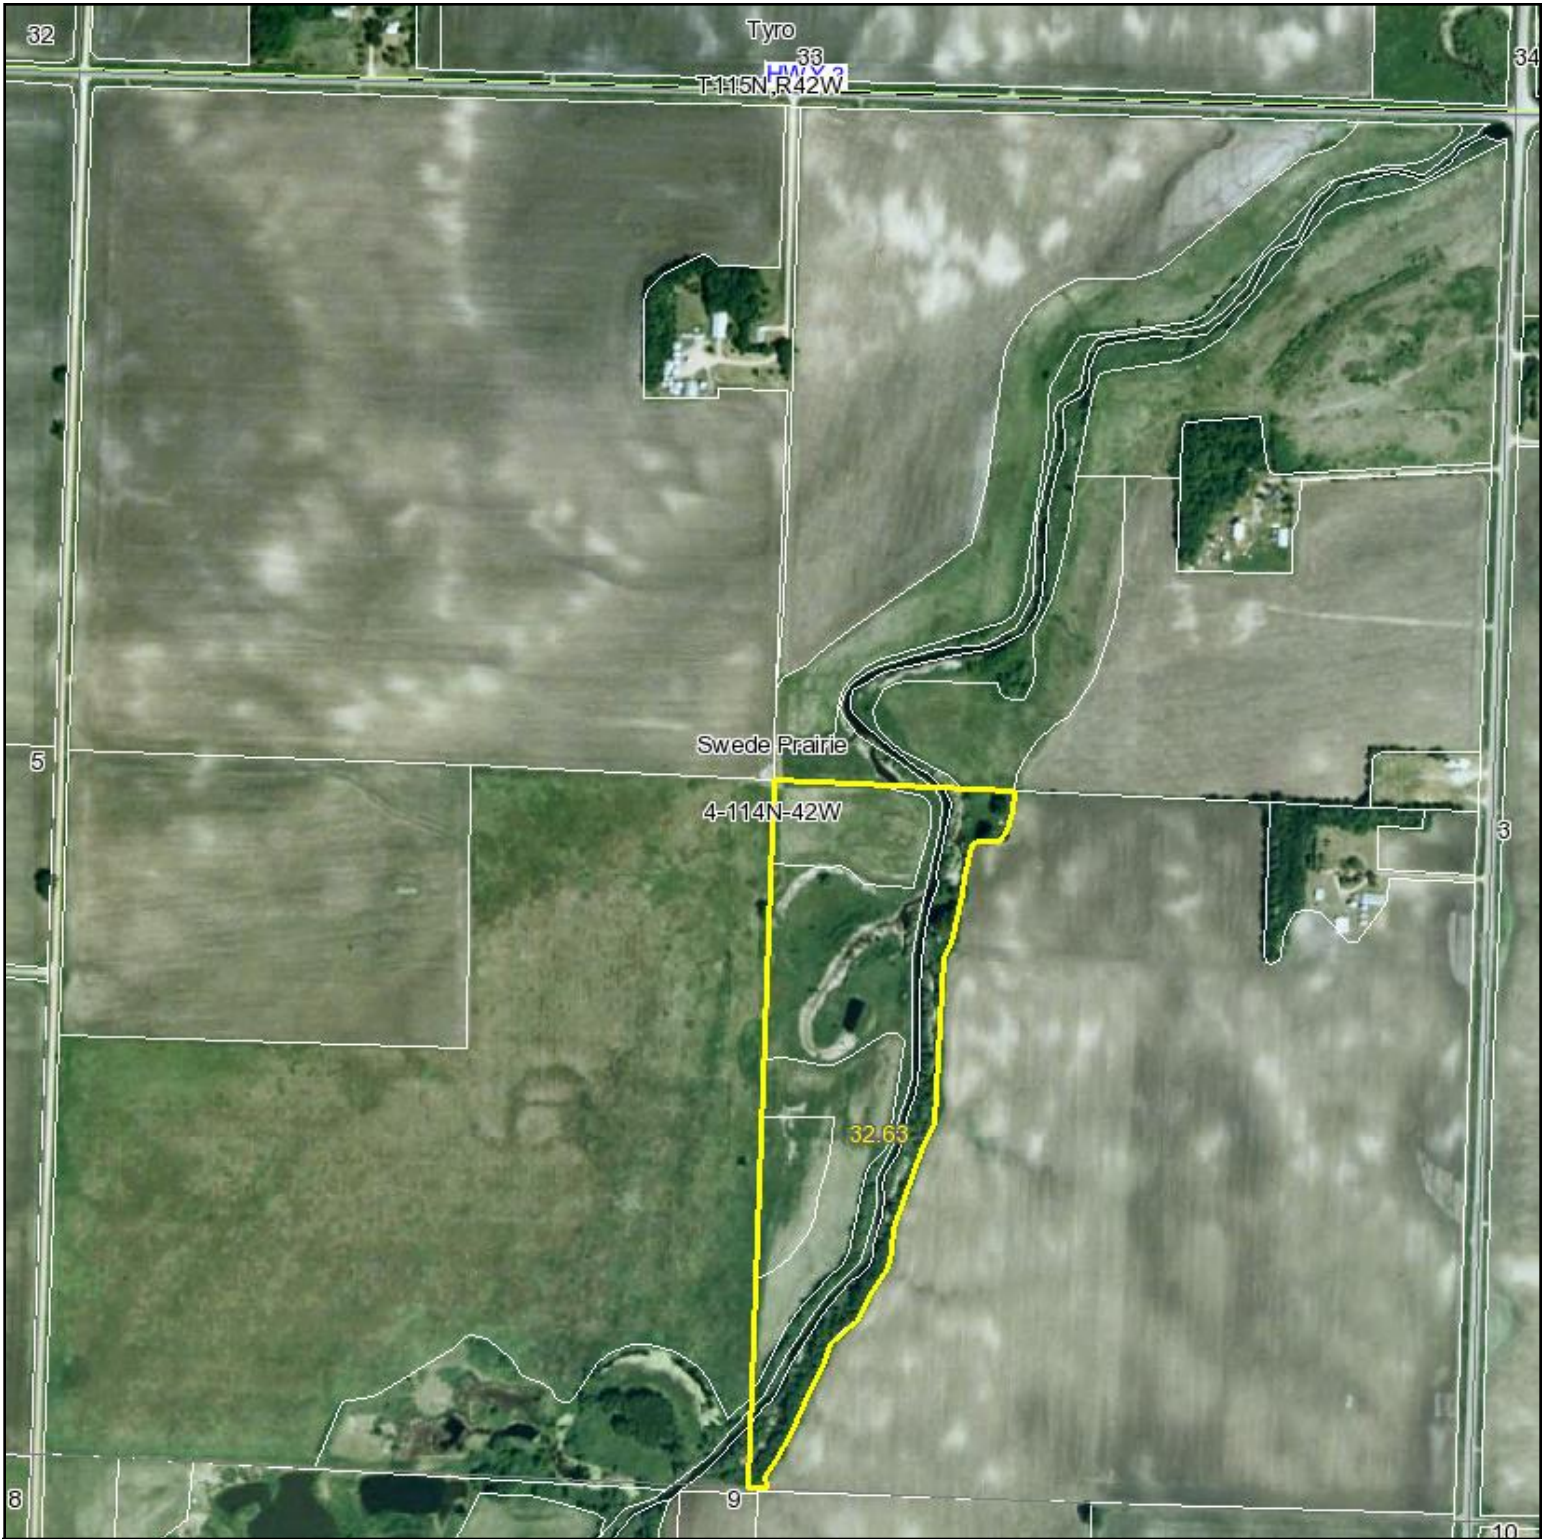

Aerial Map

Northwestern Farm Management Co.

Maps provided by:

©AgriData, Inc. 2009

www.AgriDataInc.com

4-114N-42W
Yellow Medicine
Minnesota

map center: 44° 42' 38.75, 95° 55' 15.34

scale: 10027