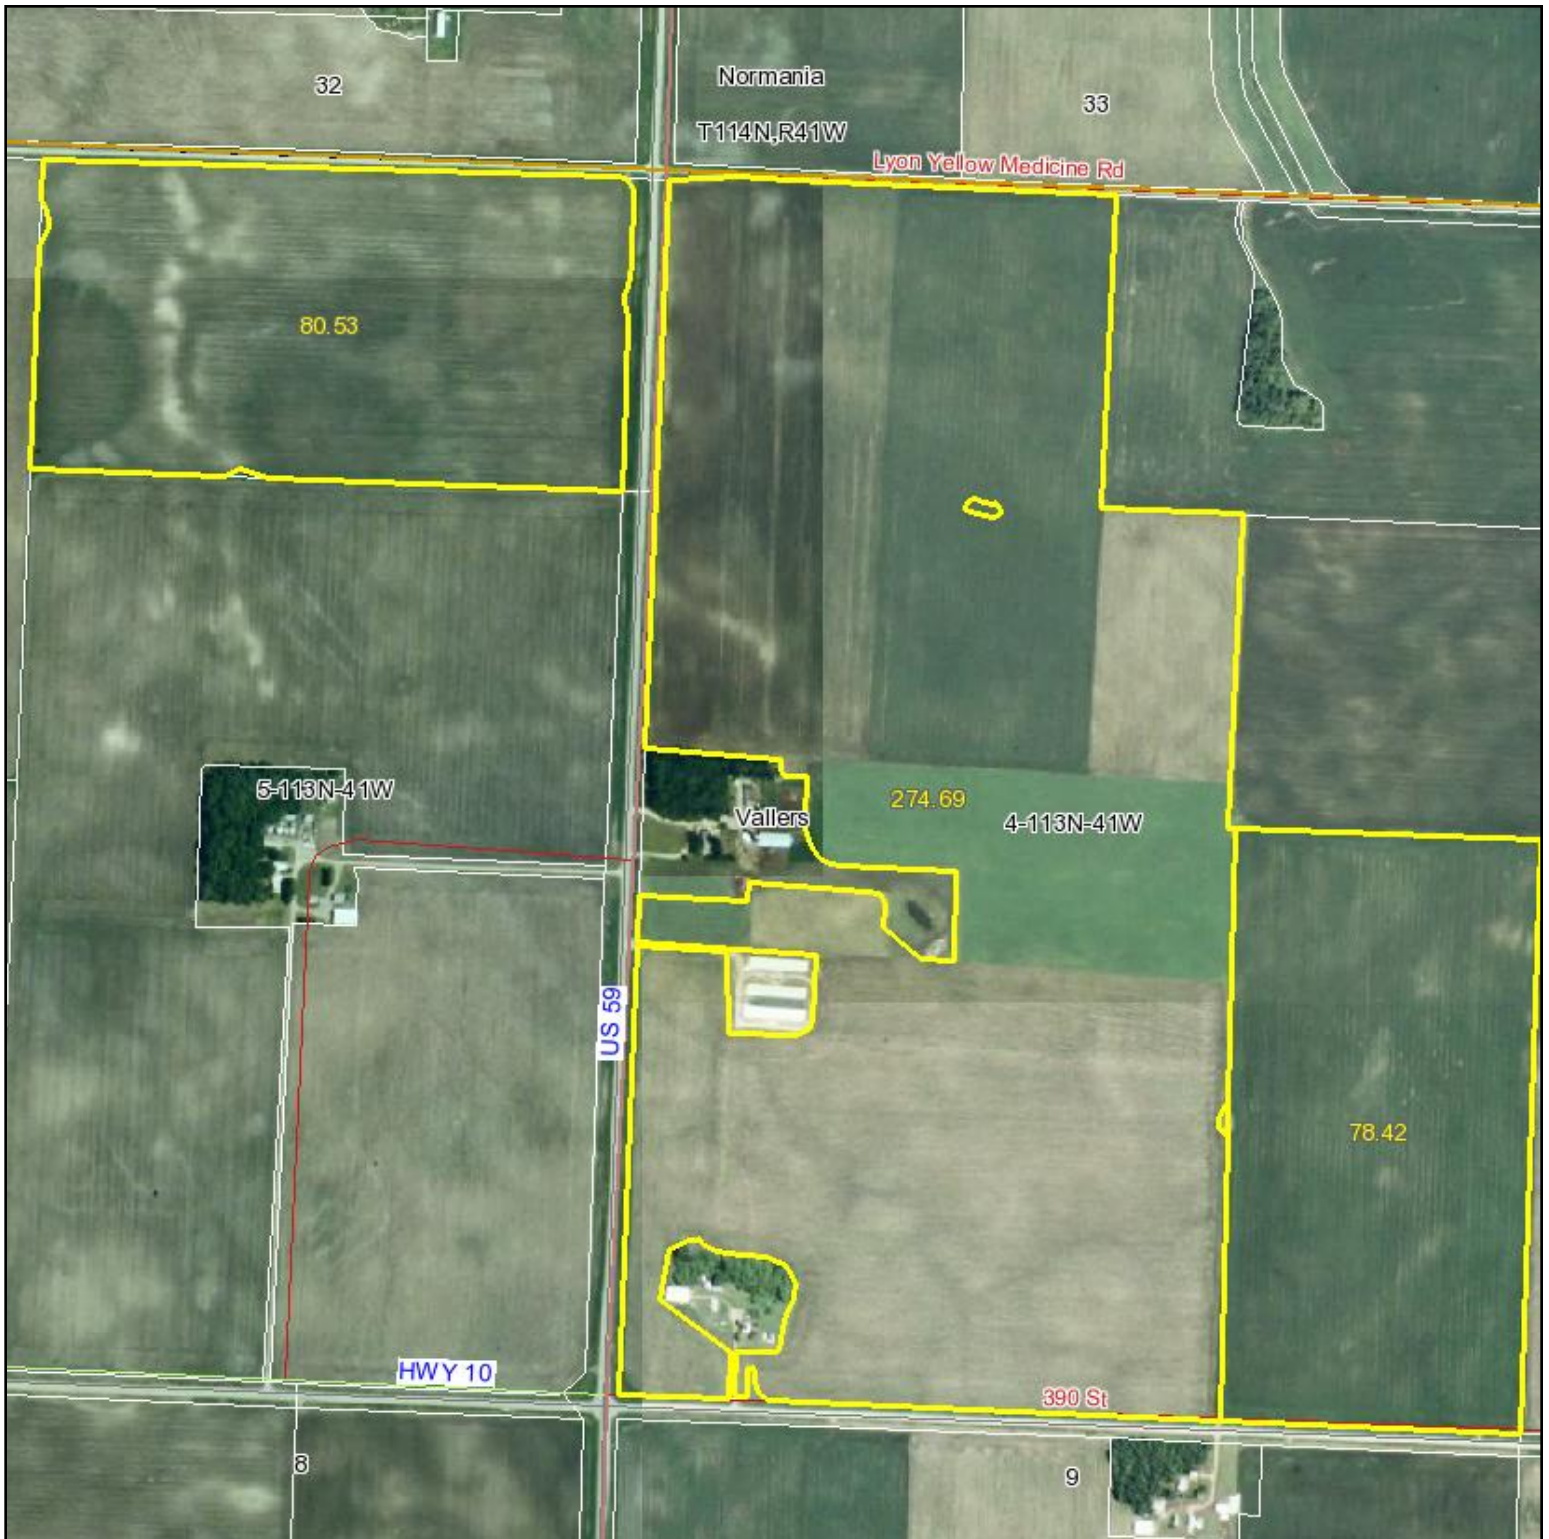

Aerial Map

NFM
Northwestern Farm Management Co.

Maps provided by:

©AgriData, Inc. 2009

www.AgriDataInc.com

4-113N-41W
Lyon County
Minnesota

map center: 44° 37' 24.74, 95° 48' 22.58

scale: 11666