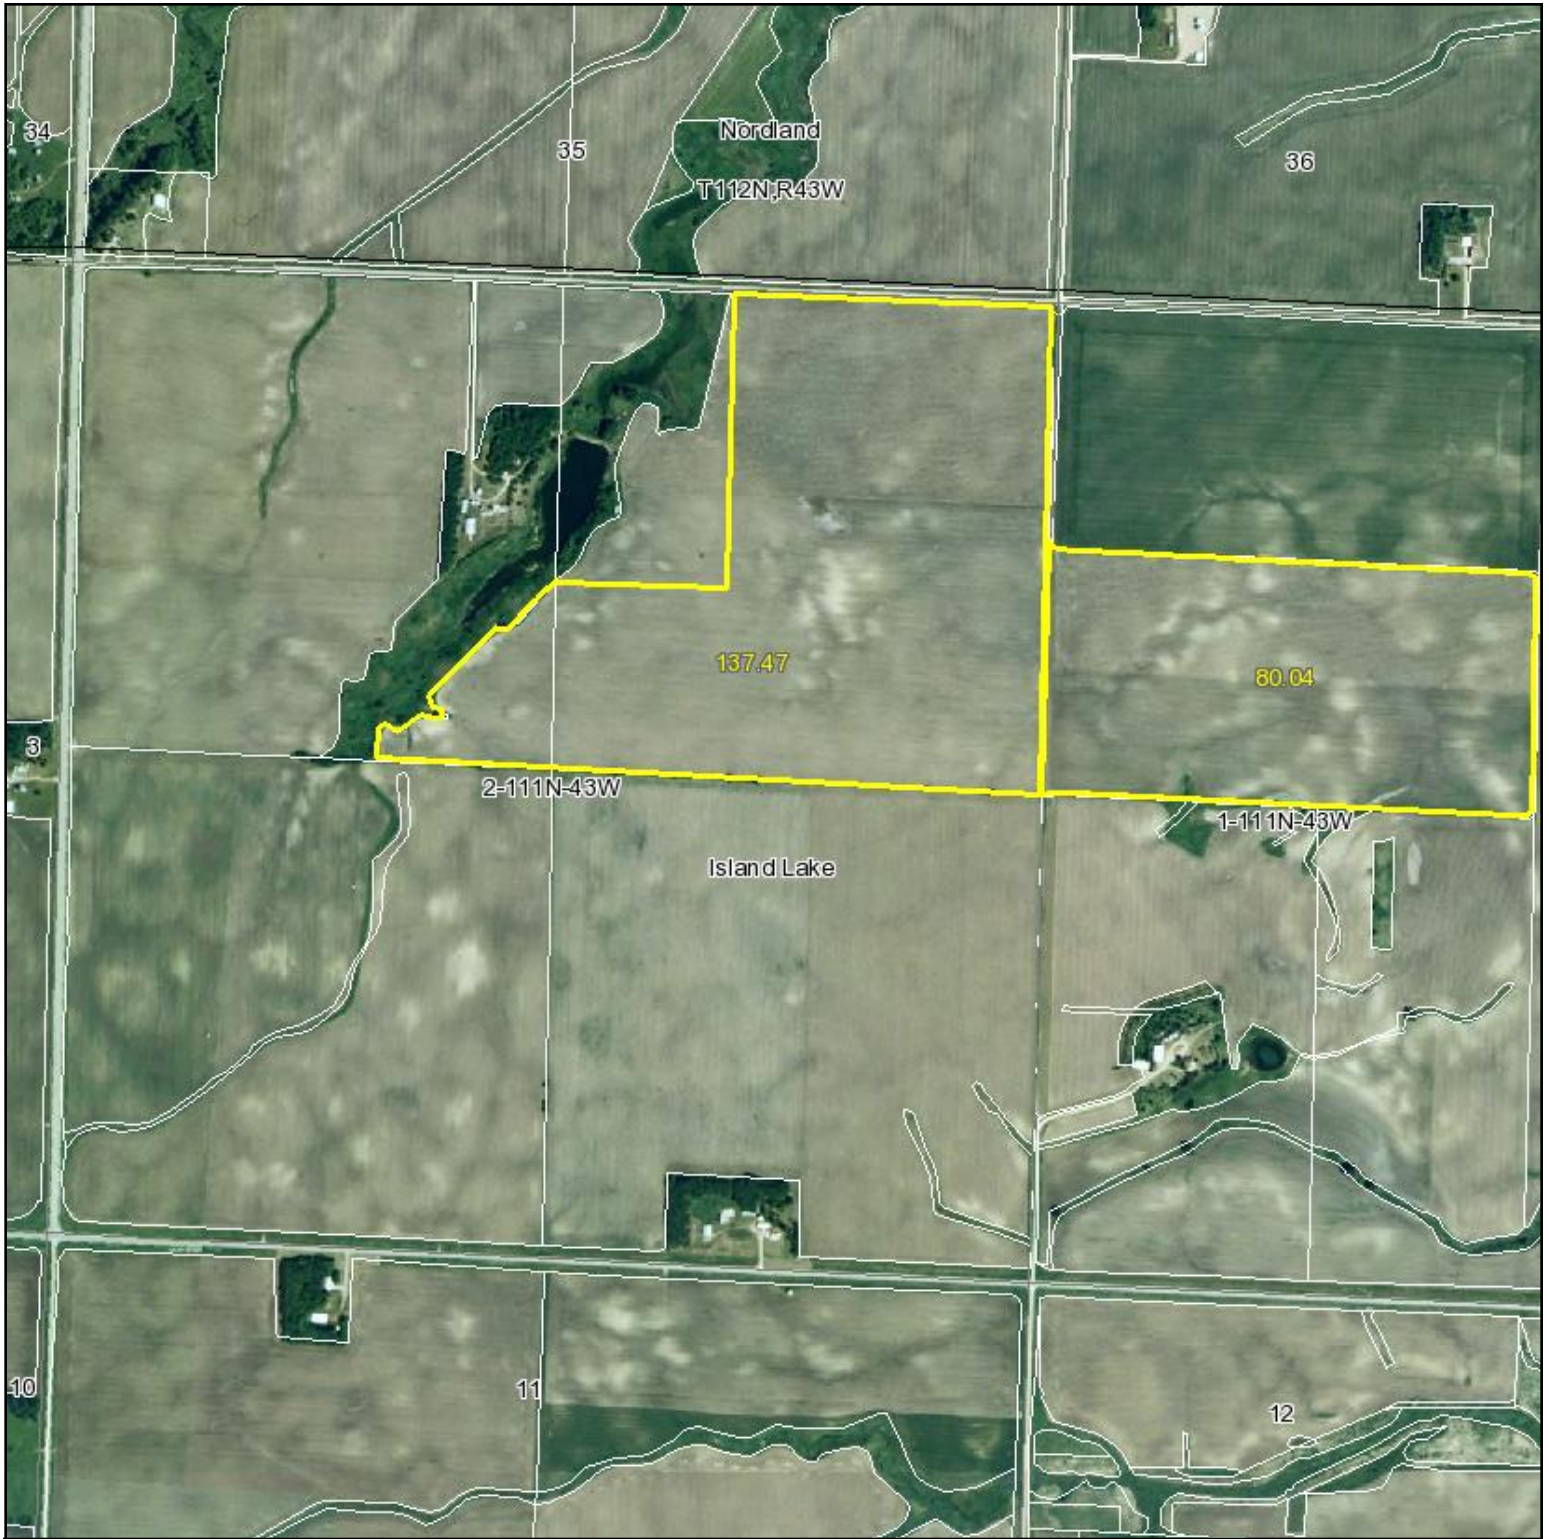

Aerial Map

NFM
Northwestern Farm Management Co.

Maps provided by:
surety
CUSTOMIZED ONLINE MAPPING

©AgriData, Inc. 2009
www.AgriDataInc.com

2-111N-43W
Lyon County
Minnesota

map center: 44° 27' 3.94, 95° 59' 3.3

scale: 14510

9/28/2009