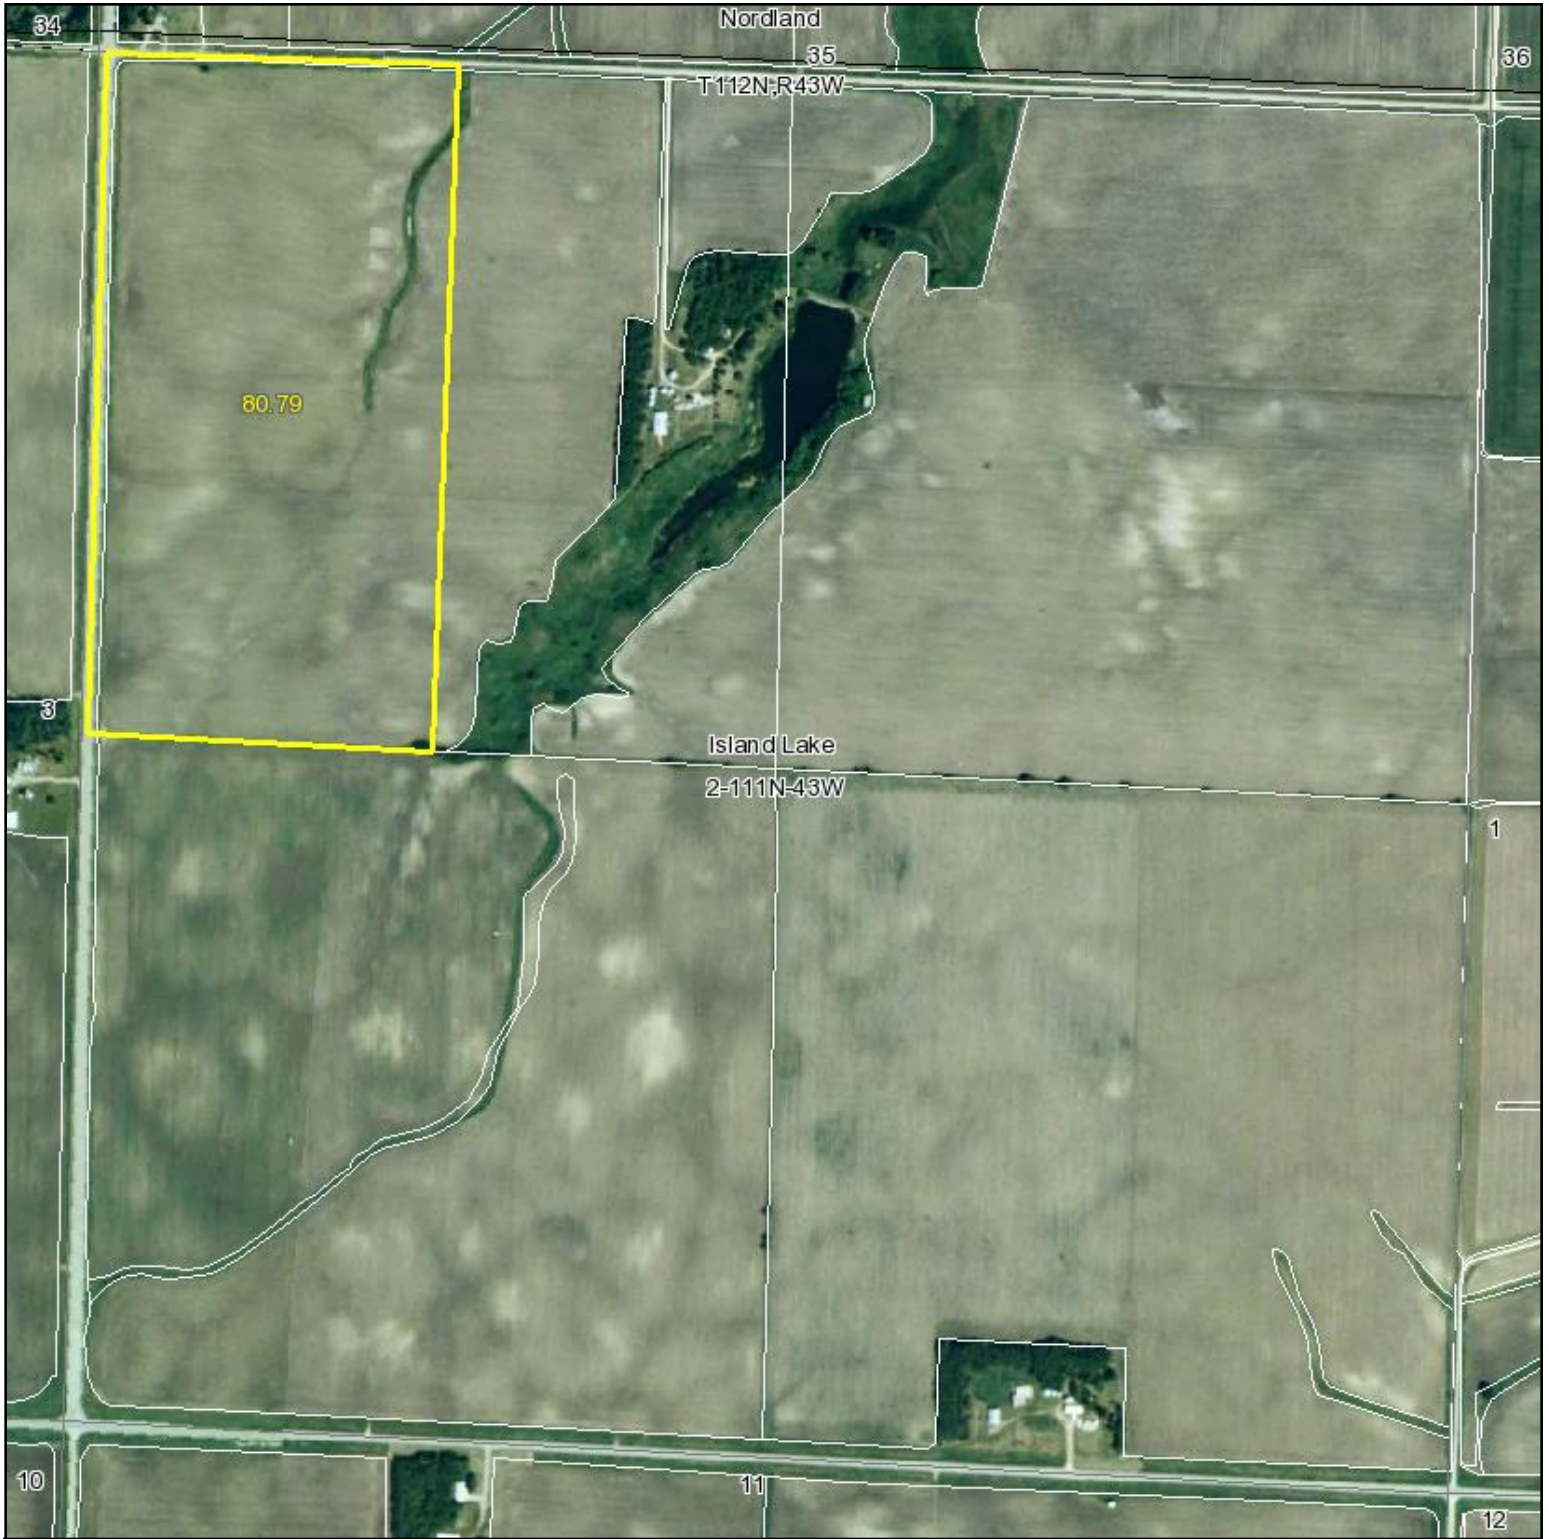

# Aerial Map

NFM  
Northwestern Farm Management Co.

Maps provided by:

©AgriData, Inc. 2009

www.AgriDataInc.com

**2-111N-43W**  
**Lyon County**  
**Minnesota**

map center: 44° 27' 3.5, 95° 59' 19.99

scale: 10287